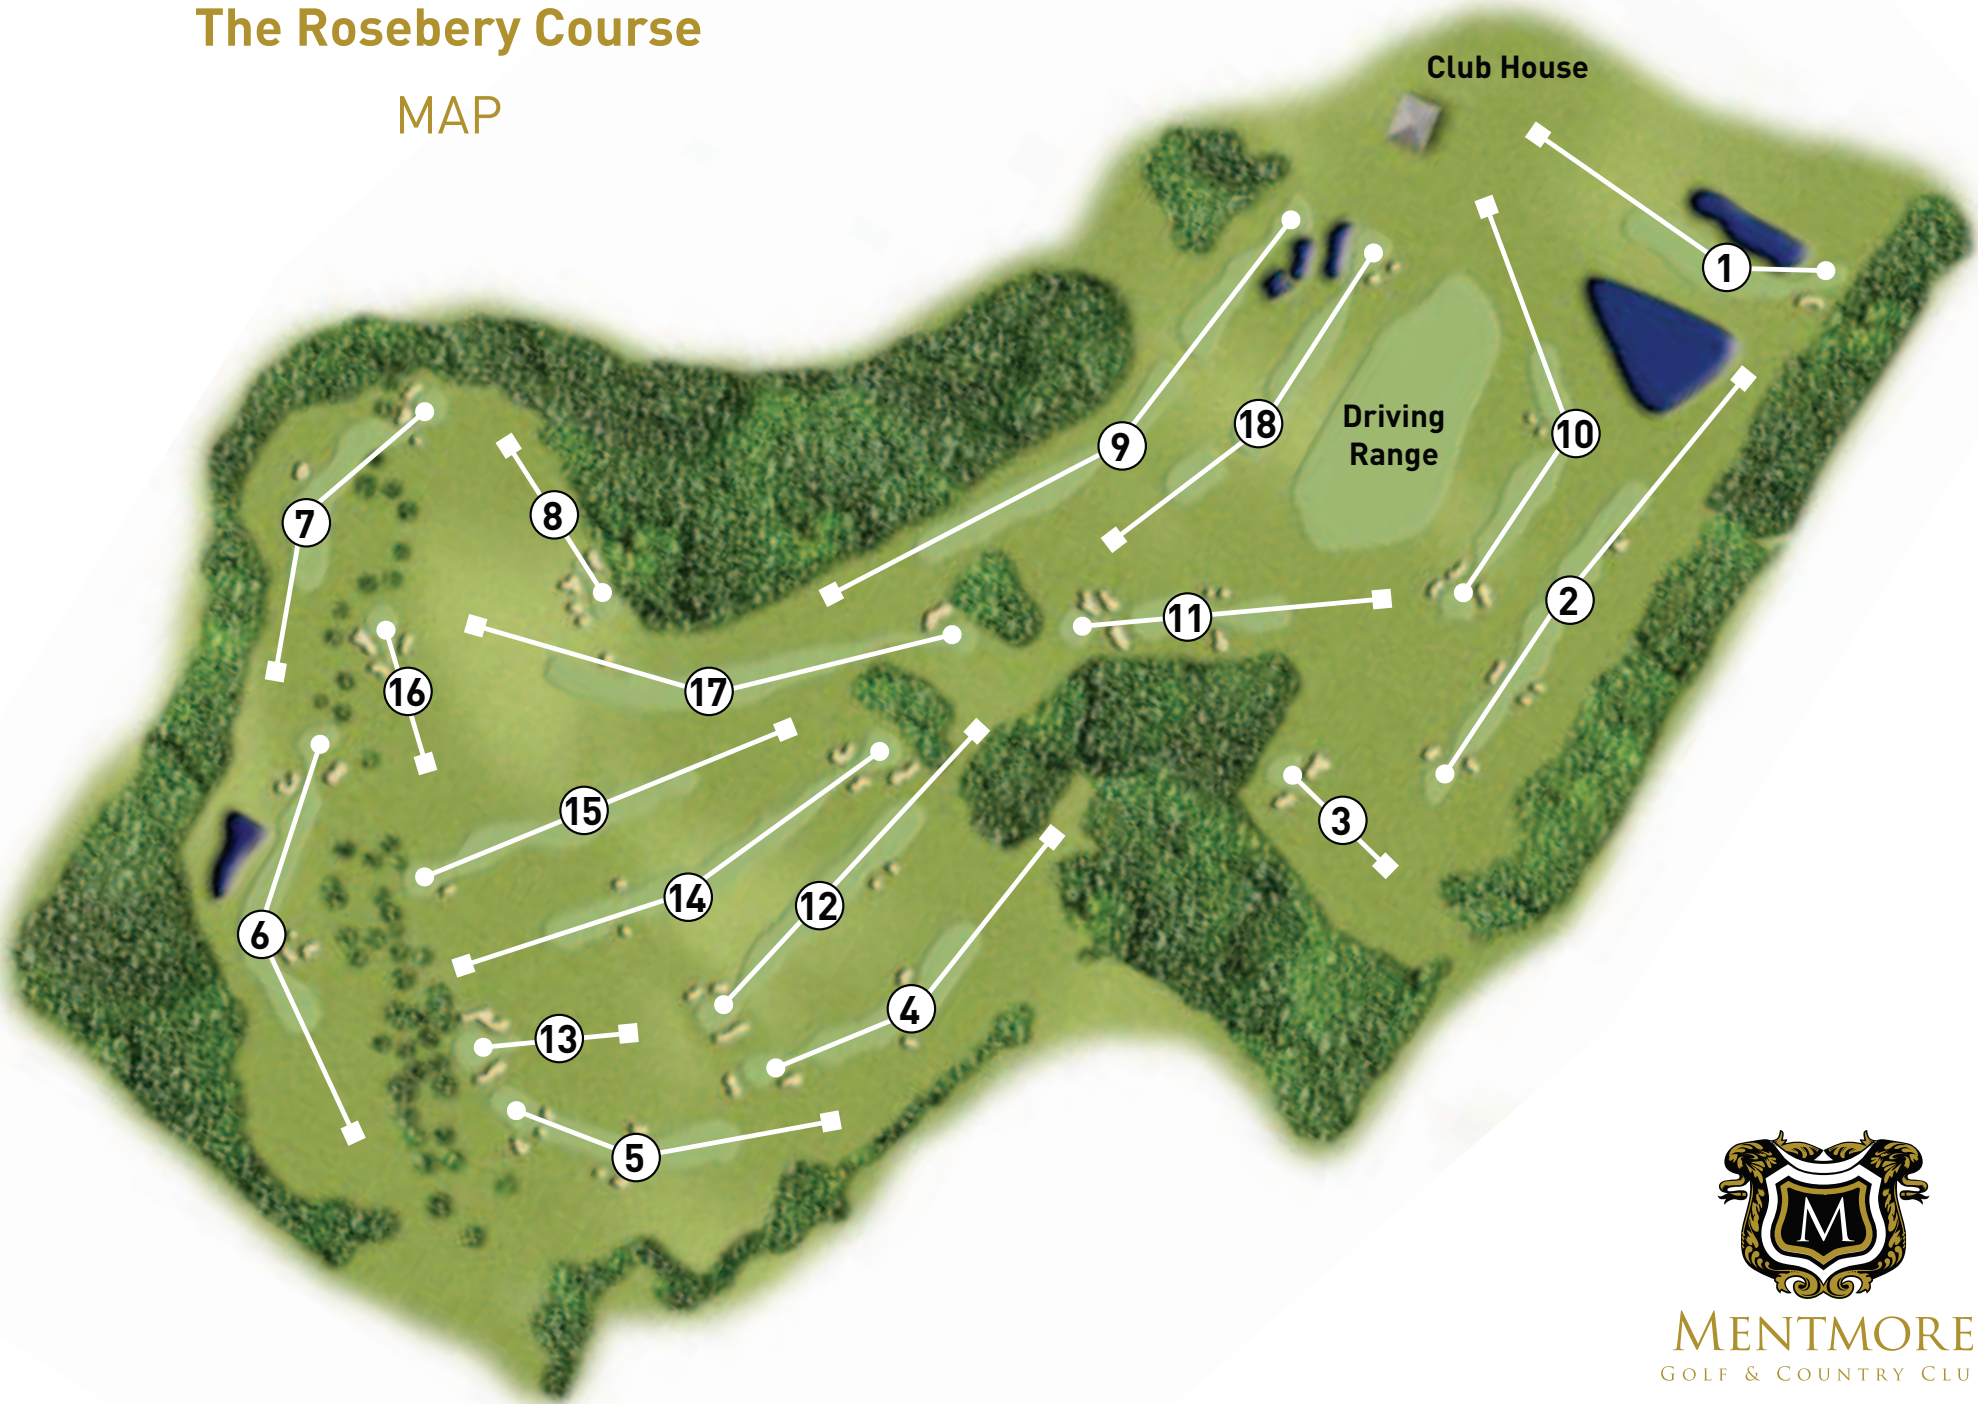

The Rosebery Course

MAP

MENTMORE
GOLF & COUNTRY CLUB